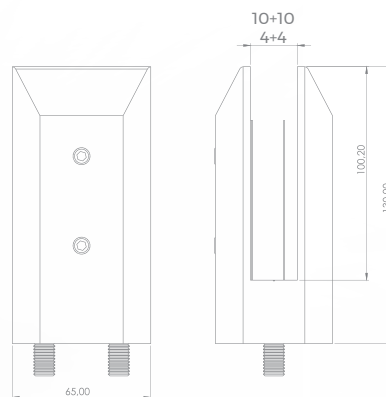

R-3215-11

Glass Holder 150x47 mm

R-3215-12

Glass Holder 130x65 mm