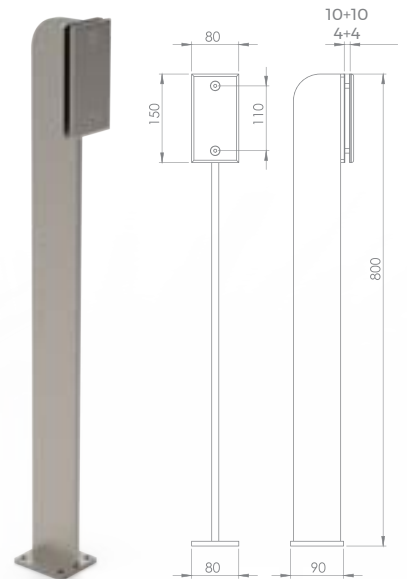

R-5000-8

Glass Holder 80 cm