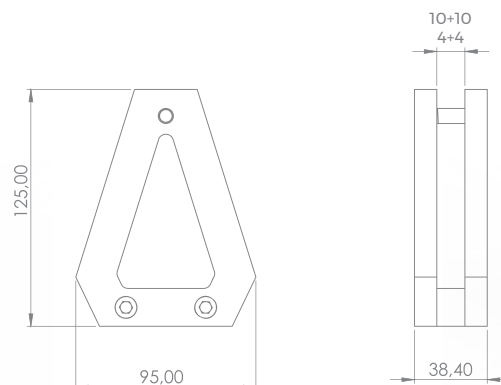

R-5000-1

Glass Holder Down

R-5000-2

Glass Holder Up