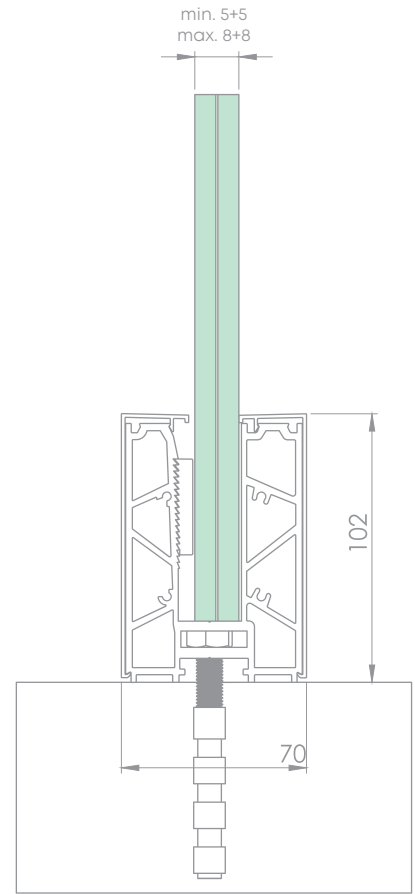

**R-7000-08**  
Aluminium Compression Set

RAILTECH  
aluminium railing systems

GLASS BASES  
**R-80**

**R-8000-01**  
Glass Base Set 15 cm

**R-8000-02**  
Glass Base Set 30 cm

**R-8000-03**  
Cover Profile