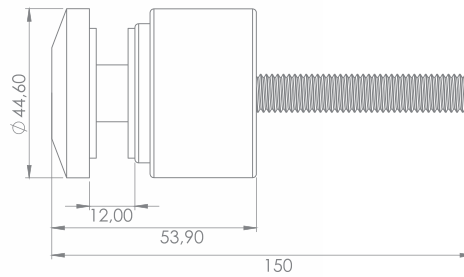

# GLASS **SPIDER** SERIES

**R-7000-4**  
Glass Spider Ø40

**R-7000-5**  
Glass Spider Ø40

**R-7000-6**  
Glass Spider Square 40x40 mm

RAILTECH

aluminium railing systems