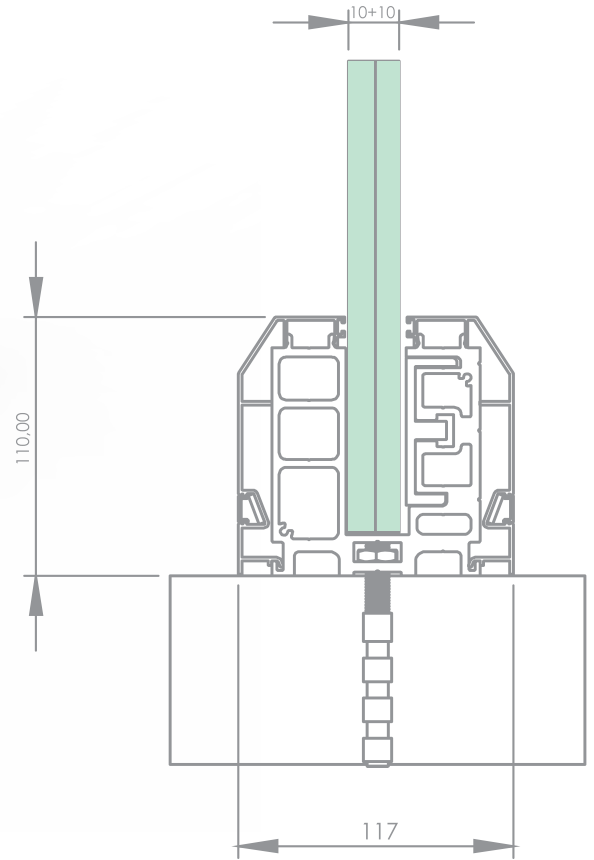

**R-8000-07**  
Corner Profile 90°

**R-8000-08**  
Corner Profile 45°

**R-8000-09**  
Corner Profile 45°

RAILTECH  
aluminium railing systems

GLASS BASES  
**R-90**

**R-9000-01**  
Glass Base Set 15 cm

**R-9000-02**  
Glass Base Set 30 cm