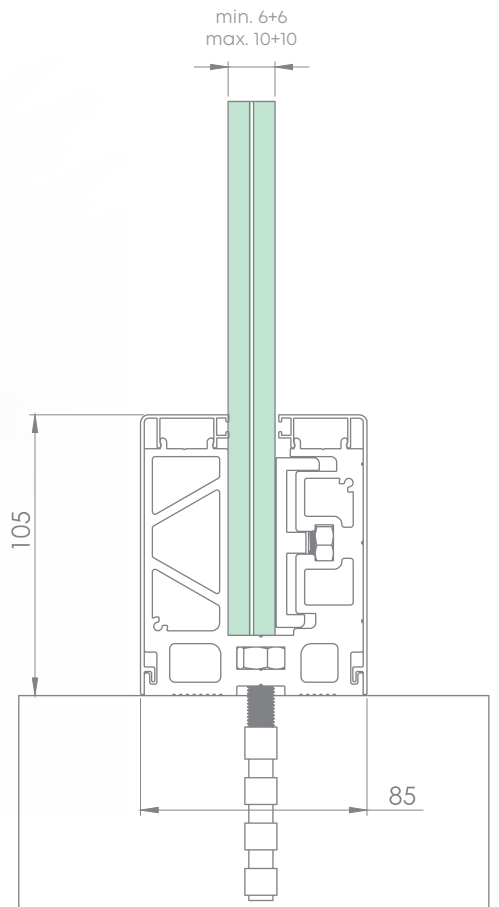

# GLASS ***BASES*** SERIES

[www.railtechaluminium.com](http://www.railtechaluminium.com)

RAILTECH  
aluminium railing systems

GLASS BASES

**R-10**

**R-1000-01**  
Glass Base Set 15 cm

**R-1000-02**  
Glass Base Set 30 cm