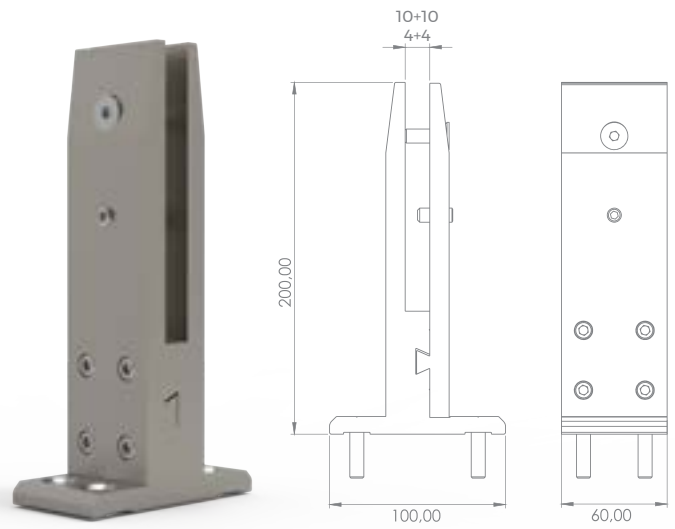

R-2015-2

Glass Holder 60 cm