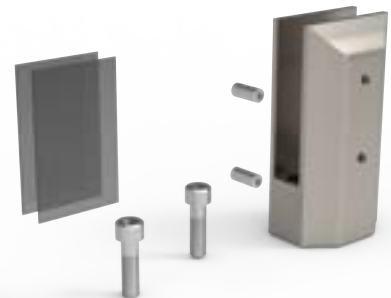

Glass Holder 20 cm

**R-3115-1**

Glass Holder 15 cm

RAILTECH

aluminium railing systems

**R-3215-1**

Glass Holder 140x72 mm

**R-3215-2**