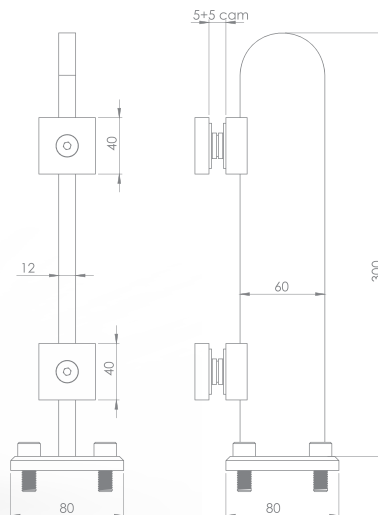

## **R-5000-8**

Glass Holder 80 cm

RAILTECH

aluminium railing systems

**R-6000-1**

Square Glass Holder Angled 30 cm

**R-6000-2**

Square Glass Holder Flat 30 cm