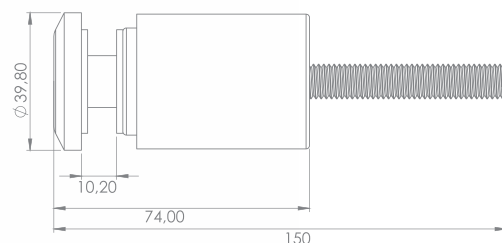

# GLASS **SPIDER** SERIES

**R-7000-4**  
Glass Spider Ø40

**R-7000-5**  
Glass Spider Ø40

**R-7000-6**  
Glass Spider Square 40x40 mm

RAILTECH

aluminium railing systems