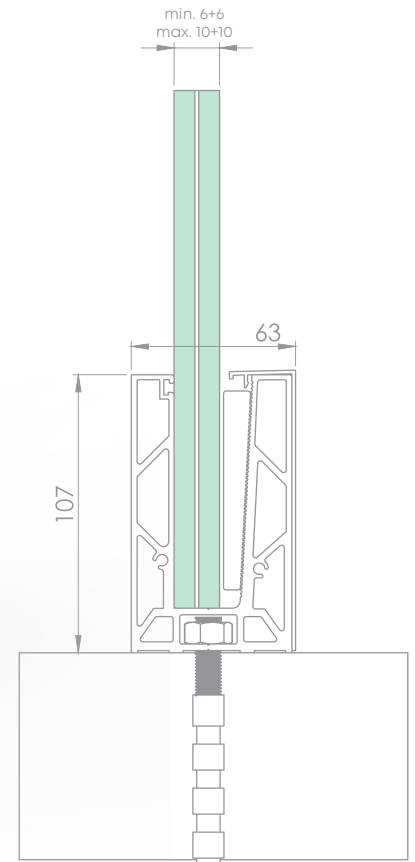

**R-3000-09**  
Corner Profile 45°

RAILTECH  
aluminium railing systems

GLASS BASES  
**R-40**

**R-4000-01**  
Glass Base Set 15 cm

**R-4000-02**  
Glass Base Set 30 cm

**R-4000-05**  
Plastic Compression Set