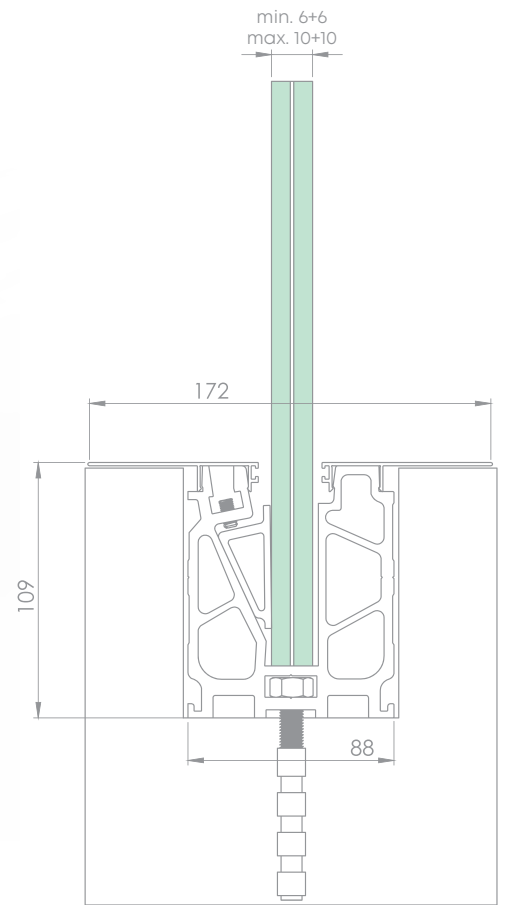

R-1000-06
Inox Bolt M8x25

R-3000-06
Corner Profile 90°

R-3000-07
Corner Profile 90°

R-3000-08
Corner Profile 45°

R-3000-09
Corner Profile 45°