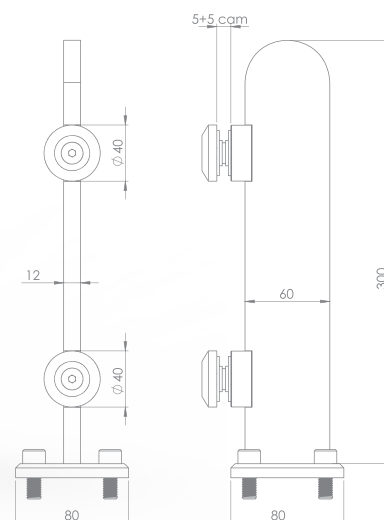

R-6010-2

Round Glass Holder Flat 30 cm

R-6010-3

Round Glass Holder Elliptic 30 cm