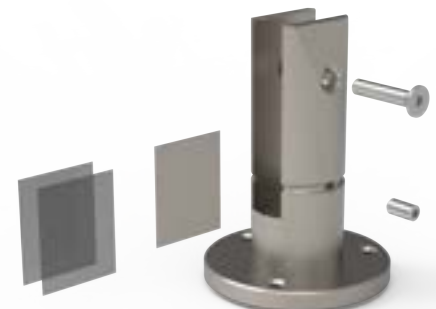

R-3120-1

Glass Holder 20 cm

R-3115-1

Glass Holder 15 cm