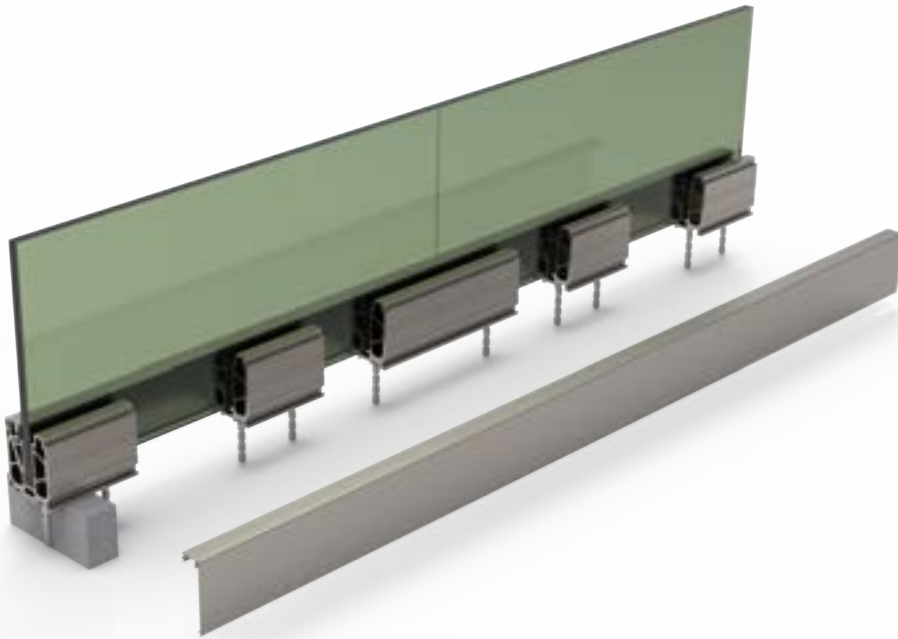

**R-1000-10**  
Corner Profile 90°

**R-1000-11**  
Corner Profile 45°

**R-1000-12**  
Corner Profile 45°

RAILTECH  
aluminium railing systems

GLASS BASES

**R-20**

**R-2000-01**  
Glass Base Set 15 cm

**R-2000-02**  
Glass Base Set 30 cm