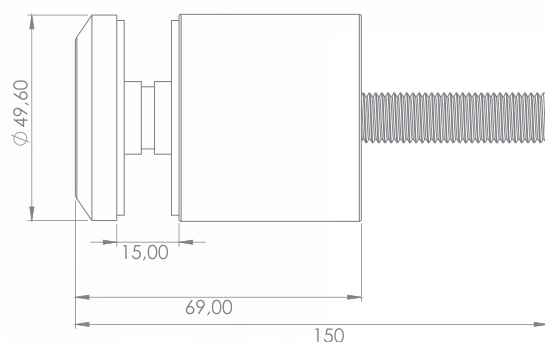

R-7000-13

Glass Spider $\varnothing 50$