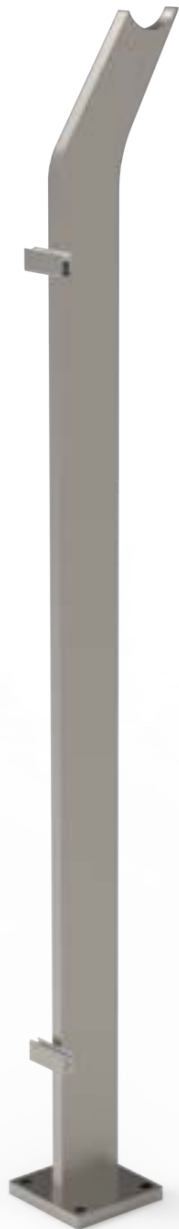

GLASS
PILLAR
SERIES