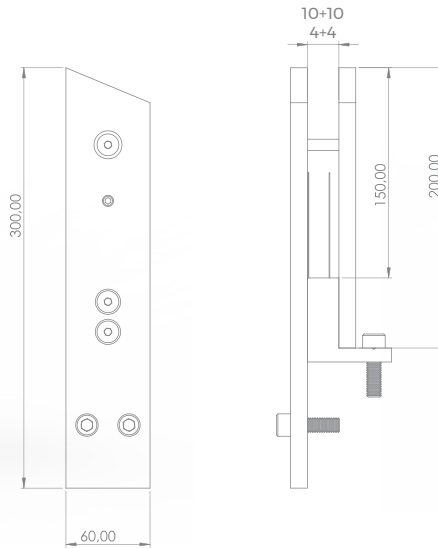

GLASS **HOLDER** SERIES