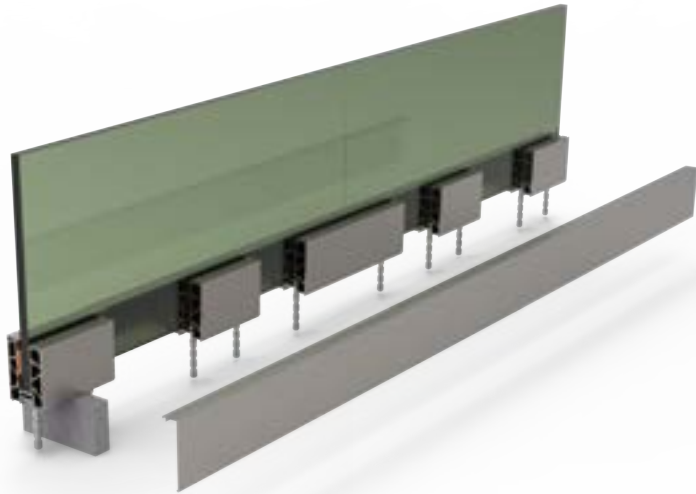

**R-7000-08**  
Aluminium Compression Set

RAILTECH  
aluminium railing systems

GLASS BASES  
**R-80**

**R-8000-01**  
Glass Base Set 15 cm

**R-8000-02**  
Glass Base Set 30 cm

**R-8000-03**  
Cover Profile