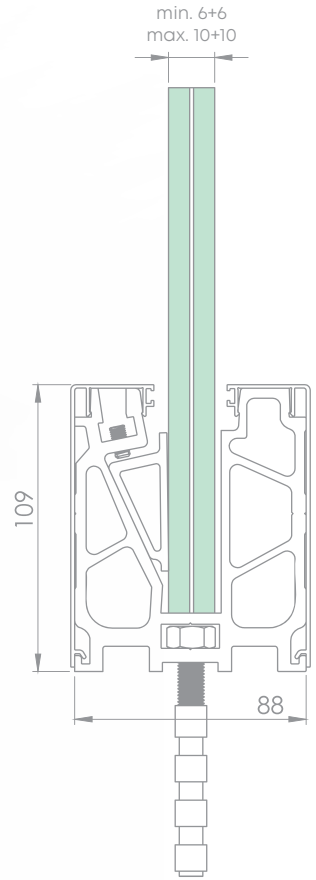

**R-1000-10**  
Corner Profile 90°

**R-1000-11**  
Corner Profile 45°

**R-1000-12**  
Corner Profile 45°

RAILTECH  
aluminium railing systems

GLASS BASES

**R-20**

**R-2000-01**  
Glass Base Set 15 cm

**R-2000-02**  
Glass Base Set 30 cm