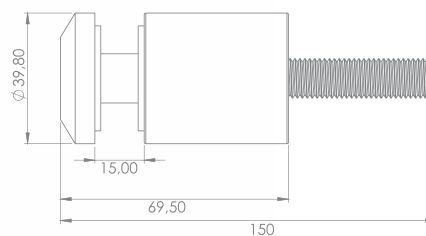

R-7000-2

Glass Spider Ø40

R-7000-3

Glass Spider Ø40