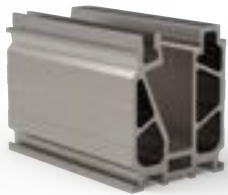

**R-1000-10**  
Corner Profile 90°

**R-1000-11**  
Corner Profile 45°

**R-1000-12**  
Corner Profile 45°

RAILTECH  
aluminium railing systems

GLASS BASES

**R-20**

**R-2000-01**  
Glass Base Set 15 cm

**R-2000-02**  
Glass Base Set 30 cm