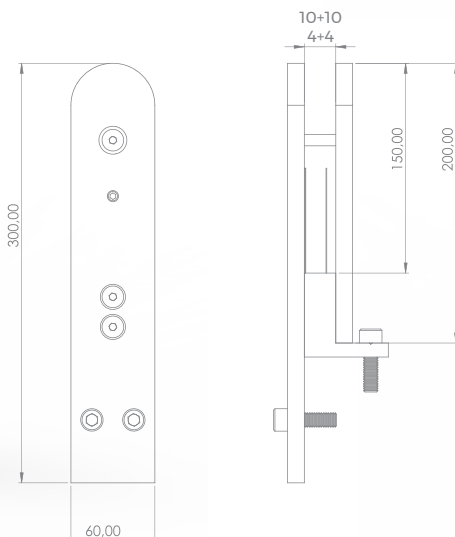

R-2020-2

Glass Holder 20 cm

R-2020-3

Glass Holder 20 cm