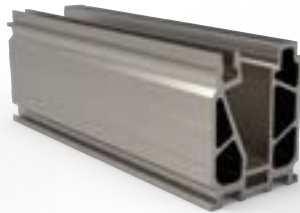

R-3000-02
Glass Base Set 30 cm