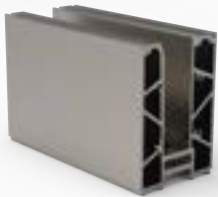

**R-7000-08**  
Aluminium Compression Set

RAILTECH  
aluminium railing systems

GLASS BASES  
**R-80**

**R-8000-01**  
Glass Base Set 15 cm

**R-8000-02**  
Glass Base Set 30 cm

**R-8000-03**  
Cover Profile