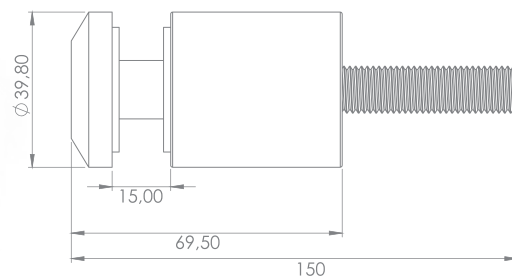

# GLASS **SPIDER** SERIES

**R-7000-4**  
Glass Spider Ø40

**R-7000-5**  
Glass Spider Ø40

**R-7000-6**  
Glass Spider Square 40x40 mm

RAILTECH

aluminium railing systems