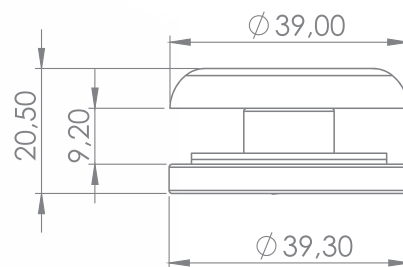

# RAILTECH

aluminium railing systems

[www.railtechaluminium.com](http://www.railtechaluminium.com)

GLASS  
**SPIDER**  
SERIES

RAILTECH

aluminium railing systems

**R-7000-1**

Glass Spider Ø40