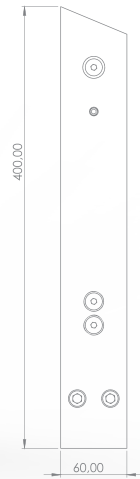

RAILTECH

aluminium railing systems