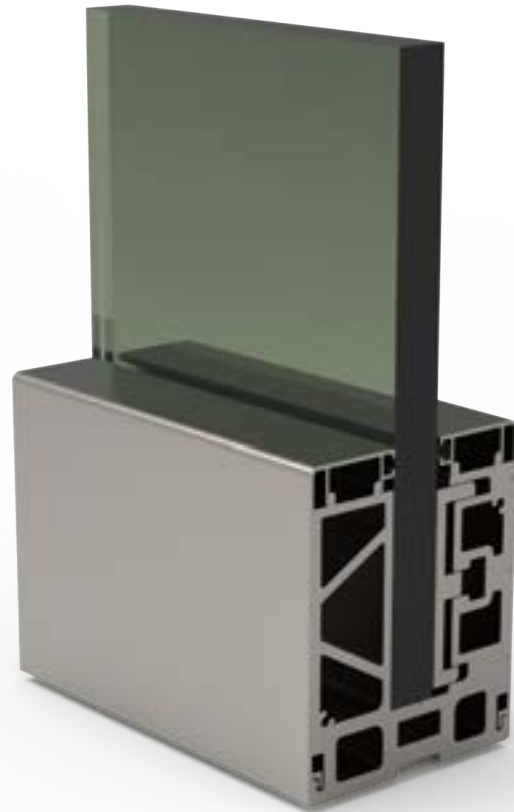

# GLASS ***BASES*** SERIES

[www.railtechaluminium.com](http://www.railtechaluminium.com)

RAILTECH  
aluminium railing systems

GLASS BASES

**R-10**

**R-1000-01**  
Glass Base Set 15 cm

**R-1000-02**  
Glass Base Set 30 cm