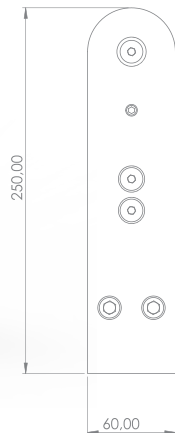

## **R-2015-1**

Glass Holder 50 cm

## **R-2015-2**

Glass Holder 60 cm

RAILTECH

aluminium railing systems

**R-2015-3**

Glass Holder 15 cm

**R-2015-4**

Glass Holder 15 cm

**R-2015-5**

Glass Holder 15 cm