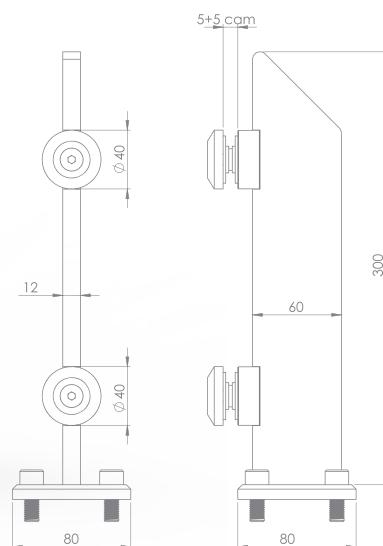

GLASS **HOLDER** SERIES