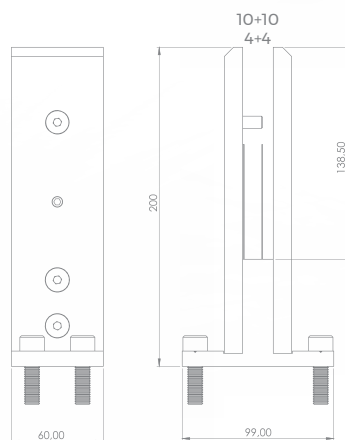

R-3020-2

Glass Holder 20 cm

R-3020-3

Glass Holder 20 cm