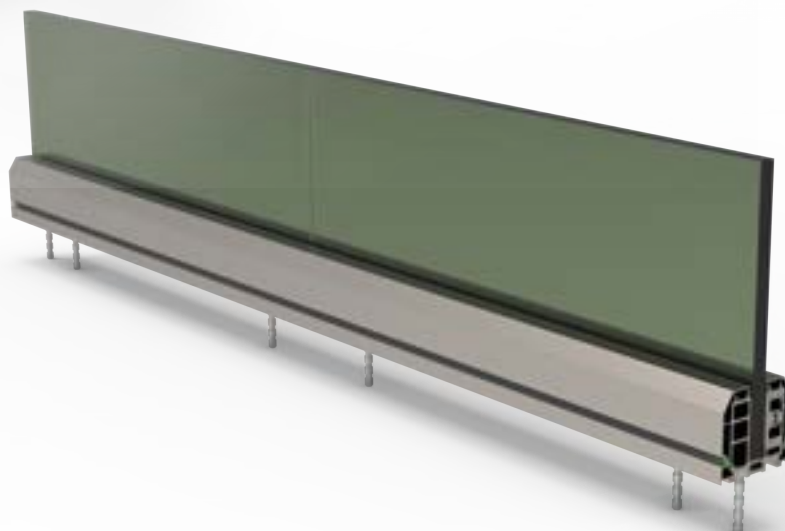

**R-8000-07**  
Corner Profile 90°

**R-8000-08**  
Corner Profile 45°

**R-8000-09**  
Corner Profile 45°

RAILTECH  
aluminium railing systems

GLASS BASES  
**R-90**

**R-9000-01**  
Glass Base Set 15 cm

**R-9000-02**  
Glass Base Set 30 cm