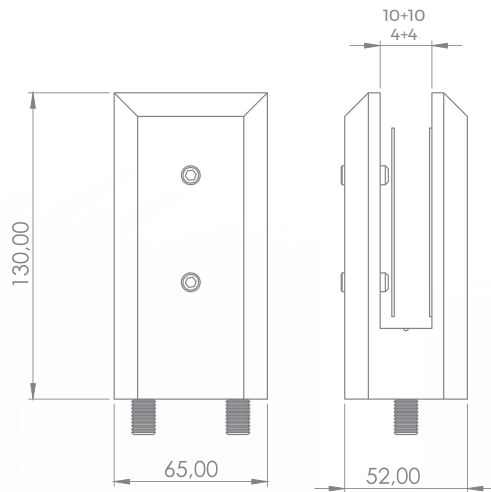

GLASS **HOLDER** SERIES