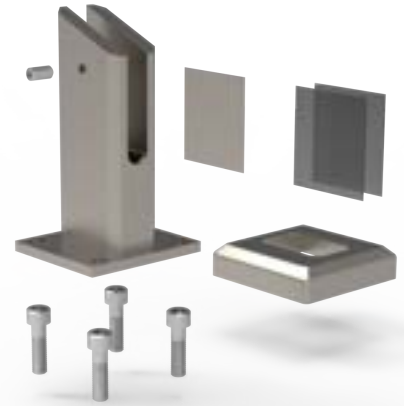

# RAILTECH

aluminium railing systems

[www.railtechaluminium.com](http://www.railtechaluminium.com)

GLASS  
***HOLDER***  
SERIES

**RAILTECH**

aluminium railing systems

**R-1015-1**

Glass Holder 15 cm

**R-1015-2**

Glass Holder 15 cm

**R-1015-3**

Glass Holder 15 cm