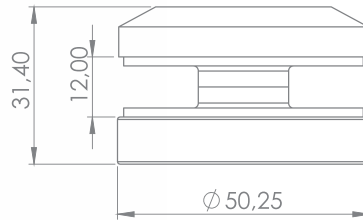

### R-7000-9

Glass Spider Ø45

GLASS  
**SPIDER**  
SERIES

RAILTECH

aluminium railing systems

**R-7000-10**

Glass Spider Ø50

**R-7000-11**