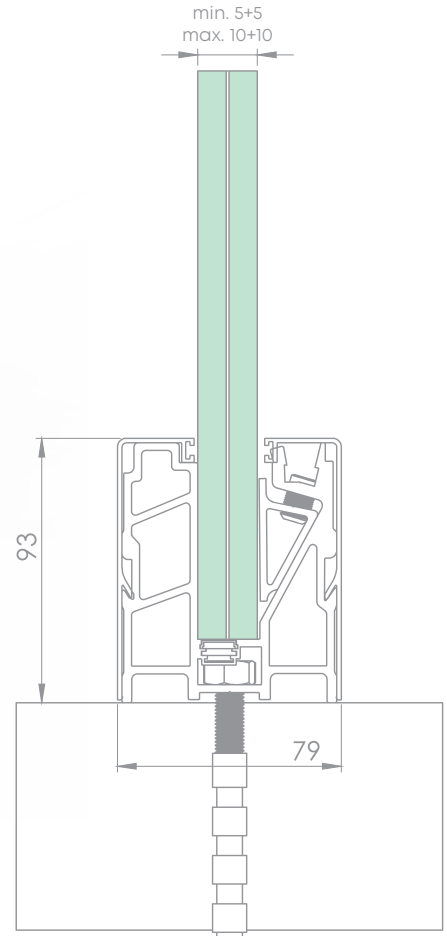

GLASS BASES

**R-60**

**R-6000-01**  
Glass Base Set 15 cm

**R-6000-02**  
Glass Base Set 30 cm

**R-6000-03**  
Cover Profile

**R-6000-04**  
Aluminium Front Cover

**R-1000-05**  
8 Metric Anchor 10-15 cm

**R-1000-06**  
Inox Bolt M8x25