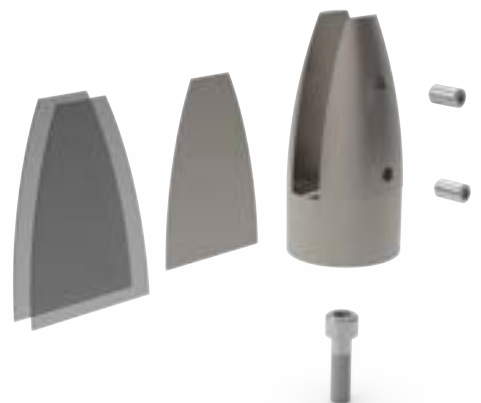

## **R-3315-6**

Glass Holder 110x60 mm

RAILTECH

aluminium railing systems

**R-3315-7**

Glass Holder 130x55 mm

**R-3315-8**

Glass Holder 110x60 mm