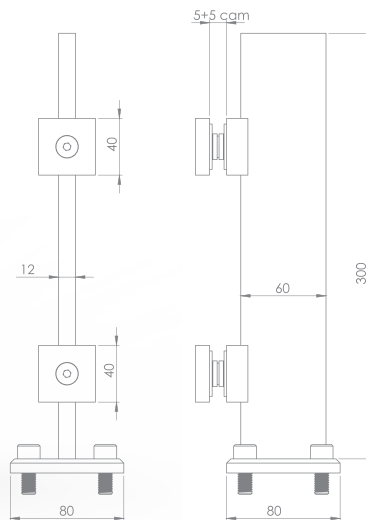

## **R-5000-8**

Glass Holder 80 cm

RAILTECH

aluminium railing systems

**R-6000-1**

Square Glass Holder Angled 30 cm

**R-6000-2**

Square Glass Holder Flat 30 cm