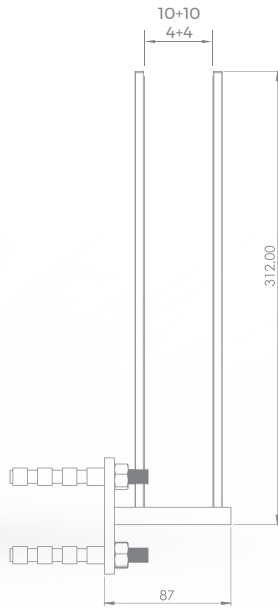

## **R-2020-2**

Glass Holder 20 cm

**R-2030-3**

Glass Holder 30 cm

[www.railtechaluminium.com](http://www.railtechaluminium.com)

RAILTECH

aluminium railing systems

**R-3020-1**

Glass Holder 20 cm

**R-3020-2**

Glass Holder 20 cm

**R-3020-3**

Glass Holder 20 cm

GLASS  
**HOLDER**  
SERIES

**SPECIAL**  
PRODUCT

**R-3130-1**

Glass Holder 30 cm

**R-3120-1**