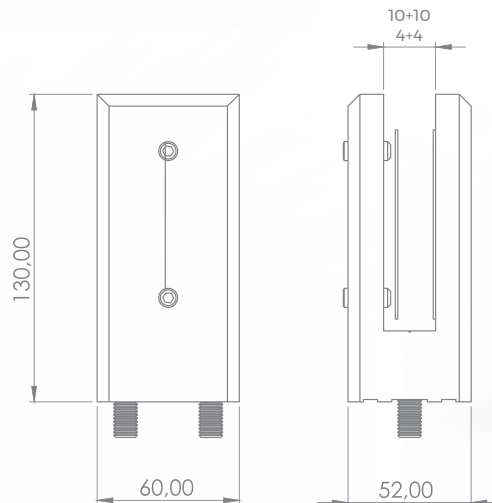

R-3215-4

Glass Holder 130x65 mm