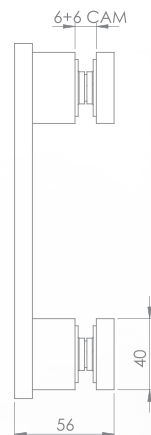

R-4000-1

Glass Holder 40 cm

R-4000-2

Glass Holder 40 cm