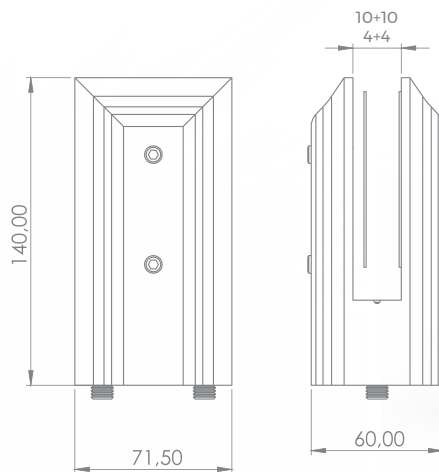

Glass Holder 20 cm

**R-3115-1**

Glass Holder 15 cm

RAILTECH

aluminium railing systems

**R-3215-1**

Glass Holder 140x72 mm

**R-3215-2**