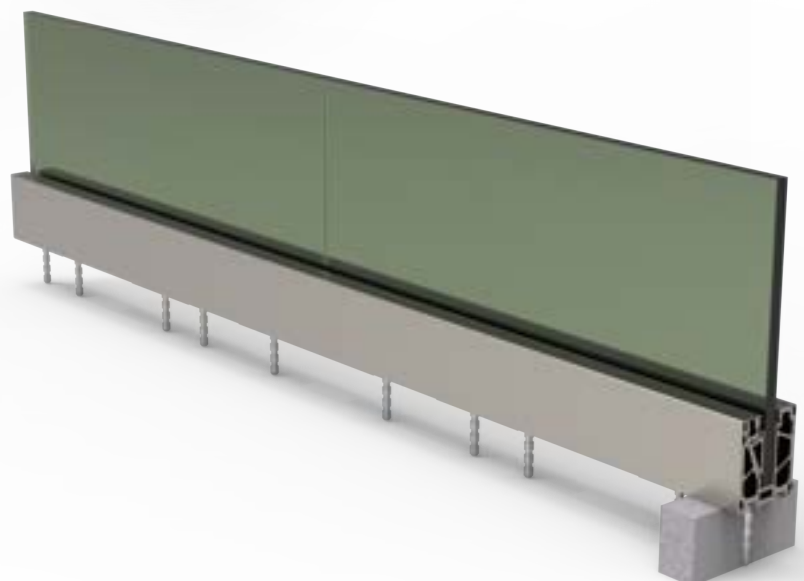

**R-1000-10**  
Corner Profile 90°

**R-1000-11**  
Corner Profile 45°

**R-1000-12**  
Corner Profile 45°

RAILTECH  
aluminium railing systems

GLASS BASES

**R-20**

**R-2000-01**  
Glass Base Set 15 cm

**R-2000-02**  
Glass Base Set 30 cm