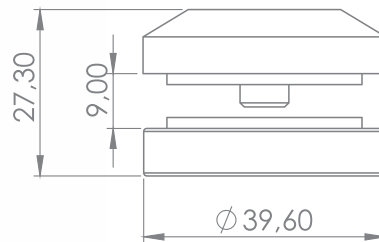

RAILTECH

aluminium railing systems