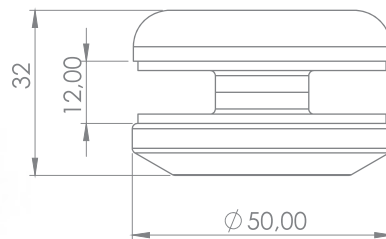

### R-7000-9

Glass Spider Ø45

GLASS  
**SPIDER**  
SERIES

RAILTECH

aluminium railing systems

**R-7000-10**

Glass Spider Ø50

**R-7000-11**