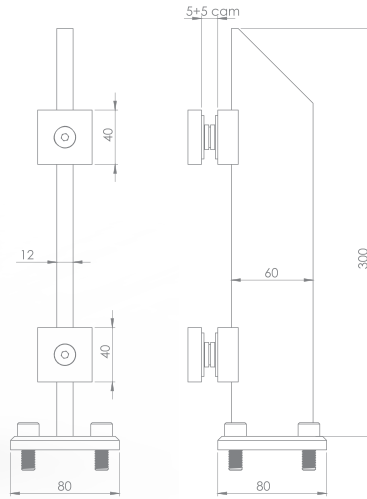

## **R-5000-8**

Glass Holder 80 cm

RAILTECH

aluminium railing systems

**R-6000-1**

Square Glass Holder Angled 30 cm

**R-6000-2**

Square Glass Holder Flat 30 cm