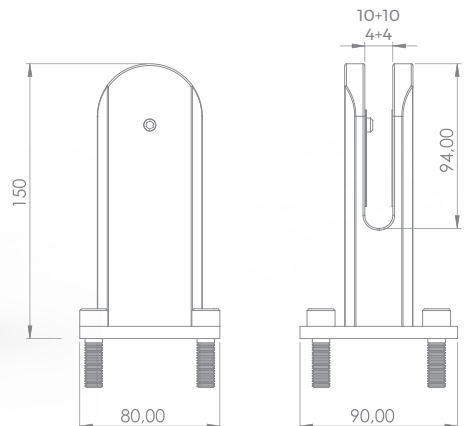

# RAILTECH

aluminium railing systems

[www.railtechaluminium.com](http://www.railtechaluminium.com)

GLASS  
***HOLDER***  
SERIES

**RAILTECH**

aluminium railing systems

**R-1015-1**

Glass Holder 15 cm

**R-1015-2**

Glass Holder 15 cm

**R-1015-3**

Glass Holder 15 cm