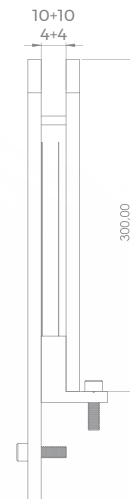

R-2030-2

Glass Holder 30 cm

R-2030-3

Glass Holder 30 cm