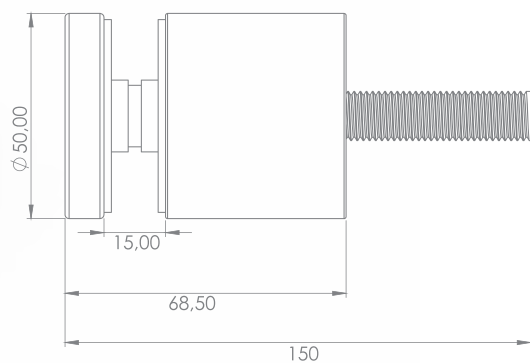

R-7000-14

Glass Spider $\varnothing 50$

R-7000-15

Glass Spider $\varnothing 50$