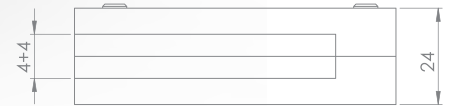

GLASS **HOLDER** SERIES

R-4000-3
Glass Holder Square

R-4000-4
Screw

R-4000-5
Anchor