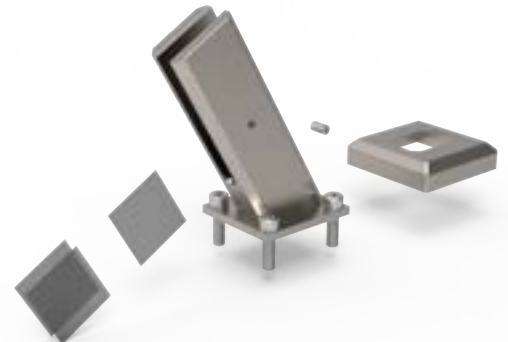

Glass Holder 20 cm

**R-3020-3**

Glass Holder 20 cm

GLASS  
**HOLDER**  
SERIES

**SPECIAL**  
PRODUCT

**R-3130-1**

Glass Holder 30 cm

**R-3120-1**

Glass Holder 20 cm

**R-3115-1**

Glass Holder 15 cm

RAILTECH

aluminium railing systems

**R-3215-1**

Glass Holder 140x72 mm

**R-3215-2**