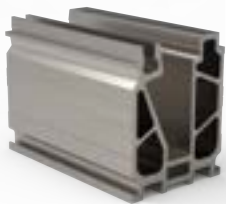

R-3000-01
Glass Base Set 15 cm