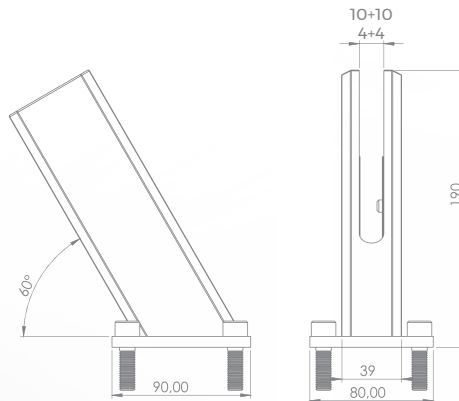

Glass Holder 20 cm

**R-3020-3**

Glass Holder 20 cm

GLASS  
**HOLDER**  
SERIES

**SPECIAL**  
PRODUCT

**R-3130-1**

Glass Holder 30 cm

**R-3120-1**