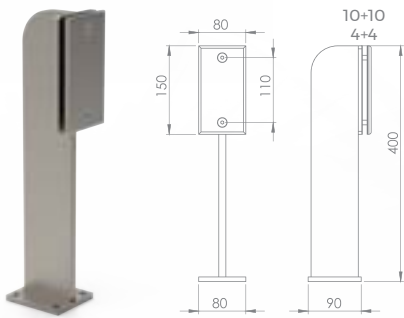

GLASS **HOLDER** SERIES

R-5000-6

Glass Holder 40 cm