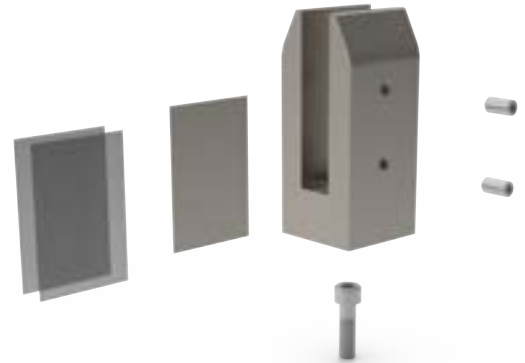

RAILTECH

aluminium railing systems