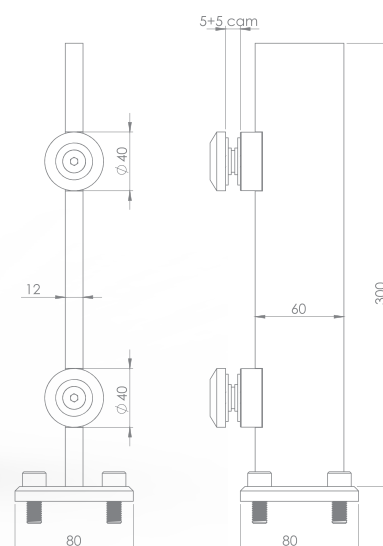

R-6010-1

Round Glass Holder Angled 30 cm