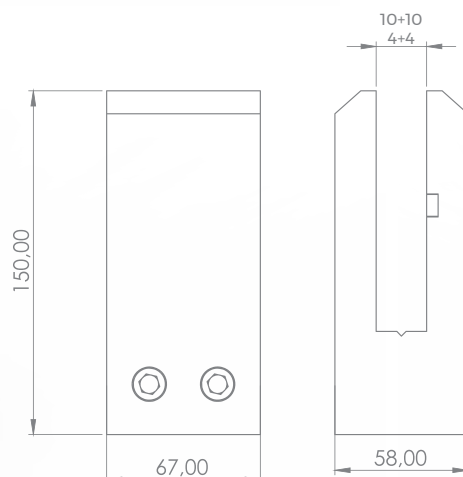

## **R-3215-6**

Glass Holder 130x70 cm

RAILTECH

aluminium railing systems

**R-3215-7**

Glass Holder 130x70 mm

**R-3215-8**

Glass Holder 130x70 mm