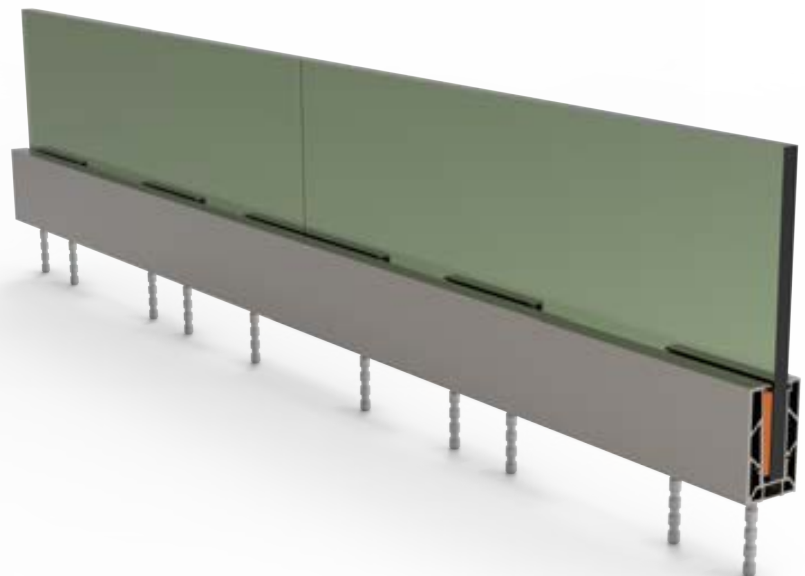

RAILTECH
aluminium railing systems

GLASS BASES
R-40