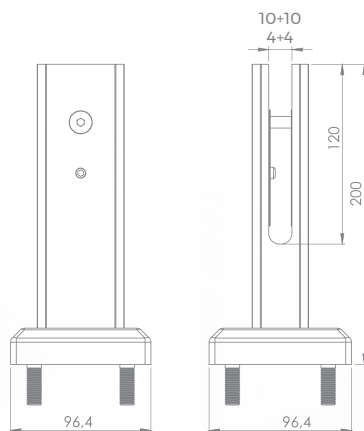

## **R-2020-3**

Glass Holder 20 cm

**RAILTECH**

aluminium railing systems

**R-2030-1**

Glass Holder 30 cm

**R-2030-2**

Glass Holder 30 cm

**R-2030-3**

Glass Holder 30 cm

[www.railtechaluminium.com](http://www.railtechaluminium.com)

RAILTECH

aluminium railing systems

**R-3020-1**

Glass Holder 20 cm

**R-3020-2**

Glass Holder 20 cm

**R-3020-3**

Glass Holder 20 cm

GLASS  
**HOLDER**  
SERIES

**SPECIAL**  
PRODUCT

**R-3130-1**

Glass Holder 30 cm

**R-3120-1**