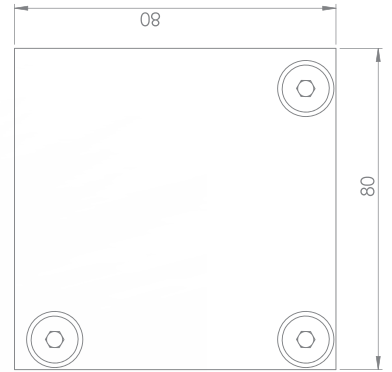

GLASS **HOLDER** SERIES

R-4000-3
Glass Holder Square

R-4000-4
Screw

R-4000-5
Anchor