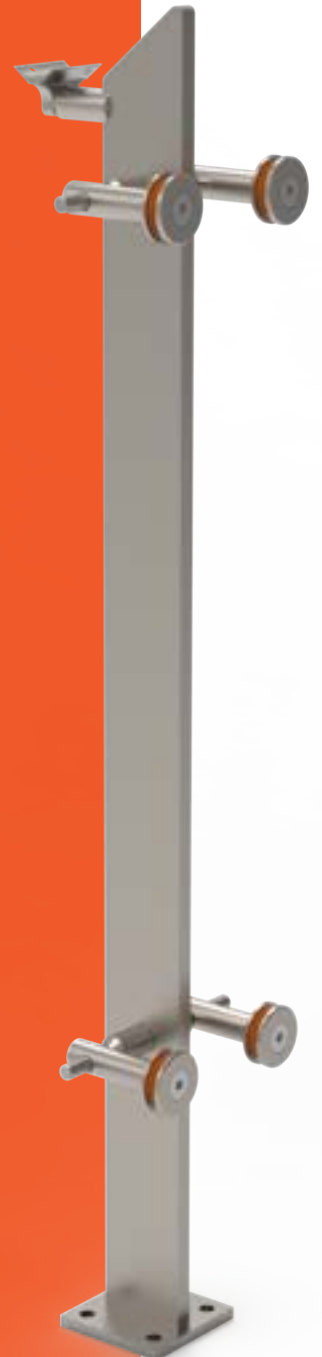

www.railtechaluminium.com