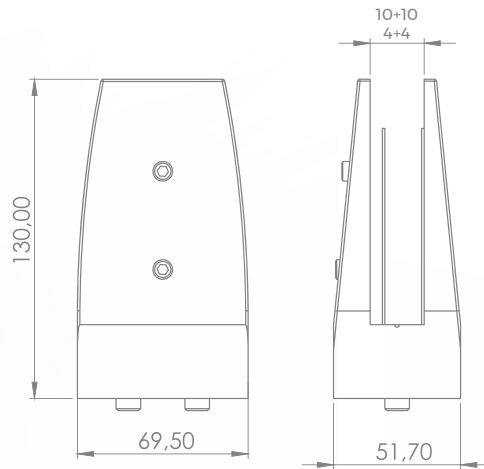

## **R-3215-6**

Glass Holder 130x70 cm

RAILTECH

aluminium railing systems

**R-3215-7**

Glass Holder 130x70 mm

**R-3215-8**

Glass Holder 130x70 mm