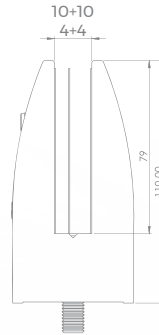

RAILTECH
aluminium railing systems