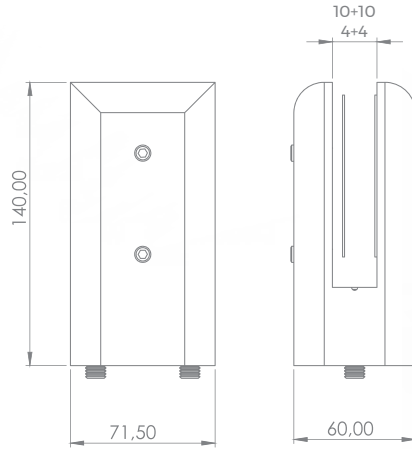

Glass Holder 20 cm

**R-3020-3**

Glass Holder 20 cm

GLASS  
**HOLDER**  
SERIES

**SPECIAL**  
PRODUCT

**R-3130-1**

Glass Holder 30 cm

**R-3120-1**

Glass Holder 20 cm

**R-3115-1**

Glass Holder 15 cm

RAILTECH

aluminium railing systems

**R-3215-1**

Glass Holder 140x72 mm

**R-3215-2**