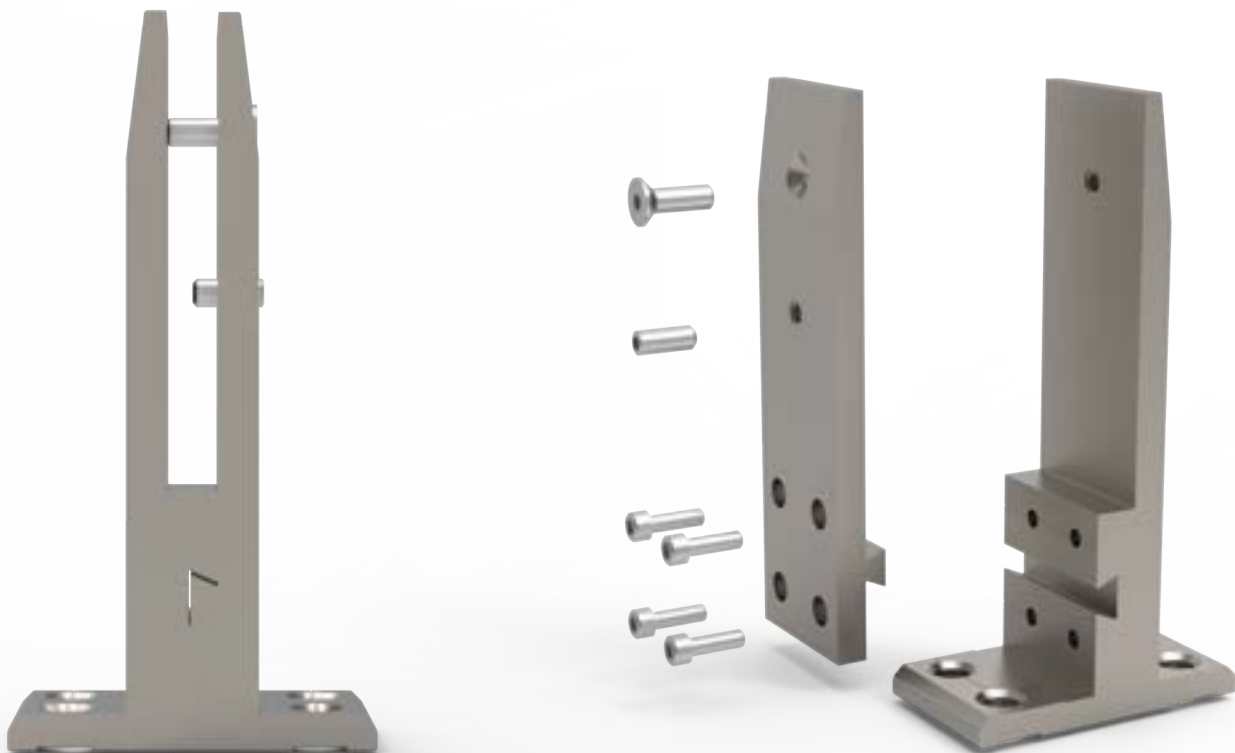

GLASS **HOLDER** SERIES

R-2015-1

Glass Holder 50 cm

R-2015-2

Glass Holder 60 cm