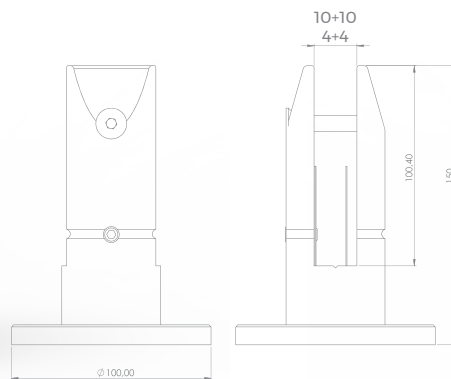

R-3120-1

Glass Holder 20 cm

R-3115-1

Glass Holder 15 cm