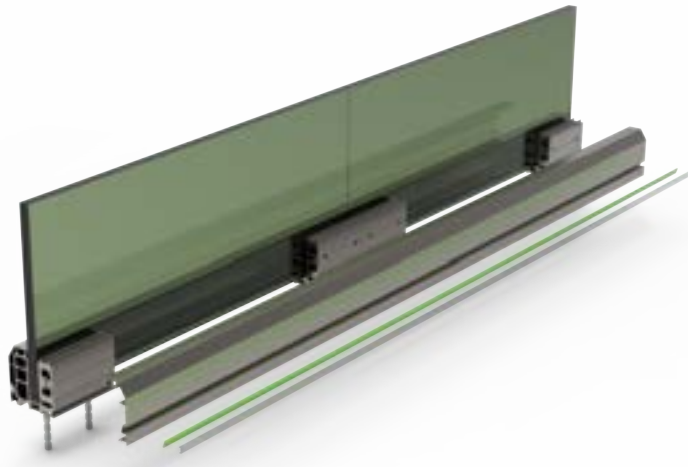

**R-8000-07**  
Corner Profile 90°

**R-8000-08**  
Corner Profile 45°

**R-8000-09**  
Corner Profile 45°

RAILTECH  
aluminium railing systems

GLASS BASES  
**R-90**

**R-9000-01**  
Glass Base Set 15 cm

**R-9000-02**  
Glass Base Set 30 cm