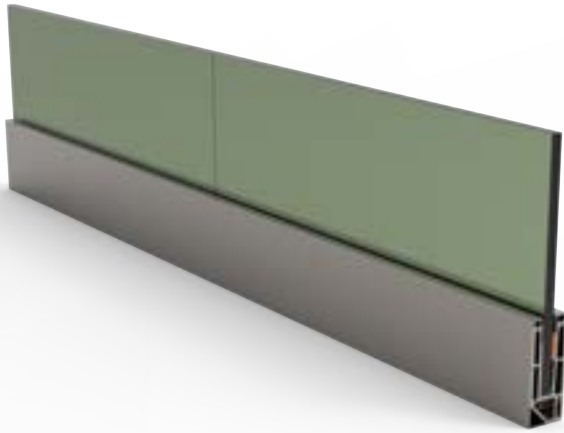

**R-6000-09**  
Corner Profile 45°

RAILTECH  
aluminium railing systems

GLASS BASES

**R-70**

**R-7000-01**  
Glass Base Set 15 cm

**R-7000-02**  
Glass Base Set 30 cm

**R-7000-03**  
Cover Profile

**R-7000-04**  
Aluminium Front Cover