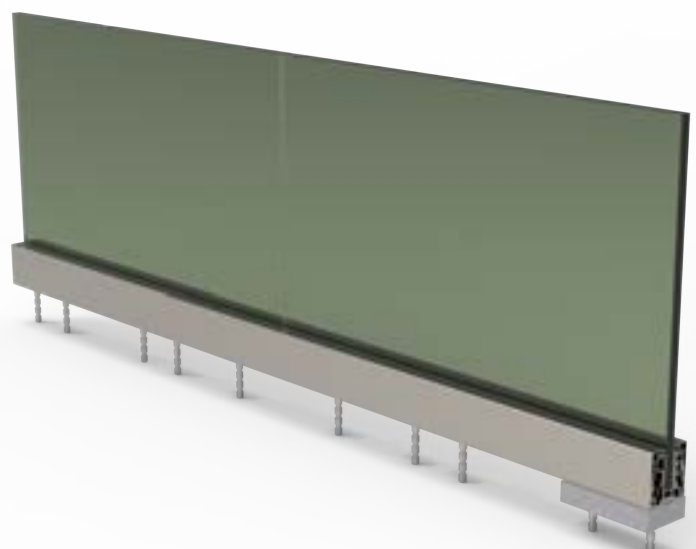

**R-4000-04**  
Aluminium Front Cover

**R-1000-05**  
8 Metric Anchor 10-15 cm

**R-1000-07**  
Plastic Compression Set

**R-4000-06**  
Rubber

RAILTECH  
aluminium railing systems

GLASS BASES

**R-50**

**R-5000-01**  
Glass Base Set 15 cm