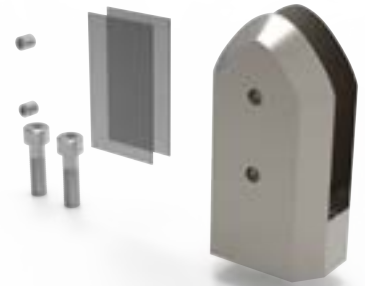

RAILTECH

aluminium railing systems