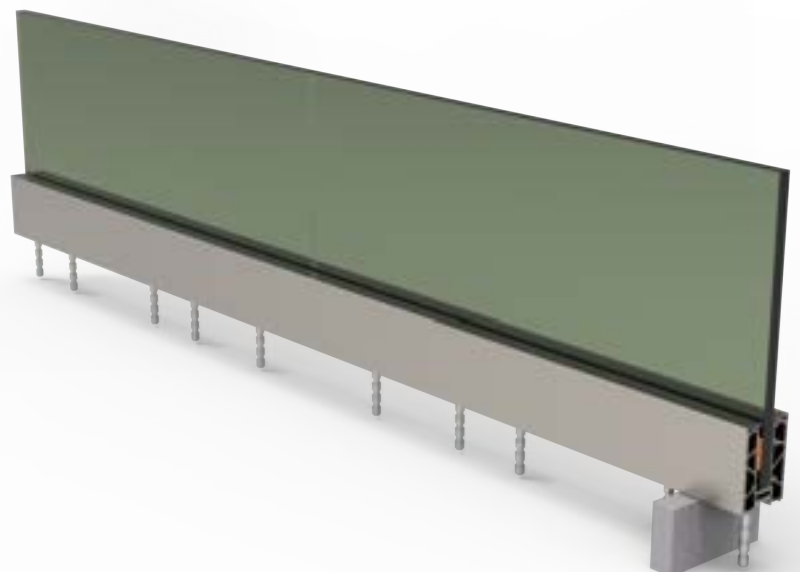

**R-7000-08**  
Aluminium Compression Set

RAILTECH  
aluminium railing systems

GLASS BASES  
**R-80**

**R-8000-01**  
Glass Base Set 15 cm

**R-8000-02**  
Glass Base Set 30 cm

**R-8000-03**  
Cover Profile