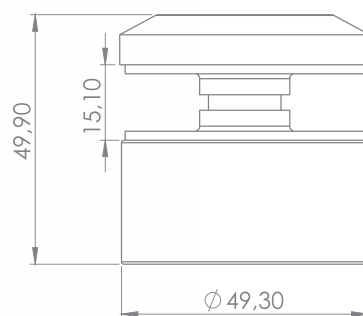

R-7000-11

Glass Spider Ø50

R-7000-12

Glass Spider Ø50