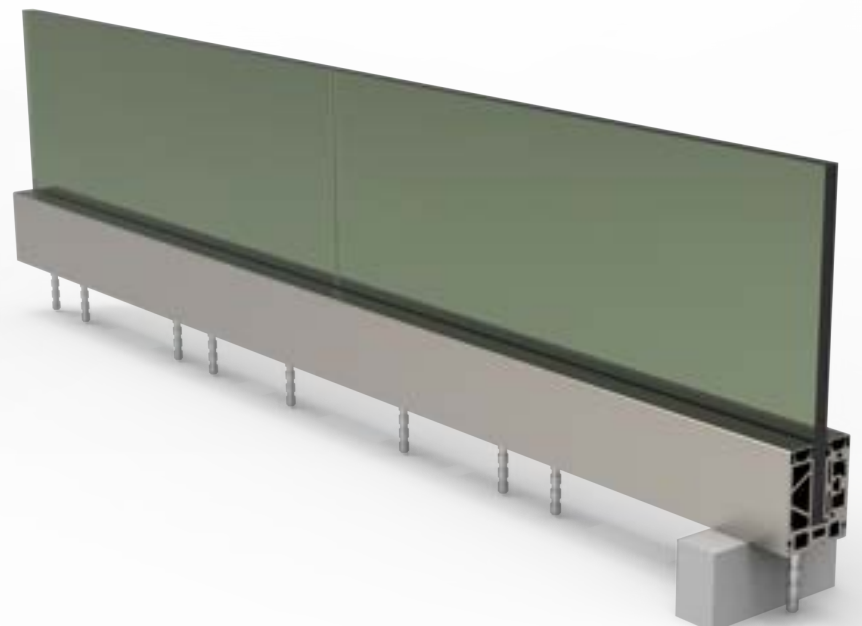

# GLASS ***BASES*** SERIES

[www.railtechaluminium.com](http://www.railtechaluminium.com)

RAILTECH  
aluminium railing systems

GLASS BASES

**R-10**

**R-1000-01**  
Glass Base Set 15 cm

**R-1000-02**  
Glass Base Set 30 cm