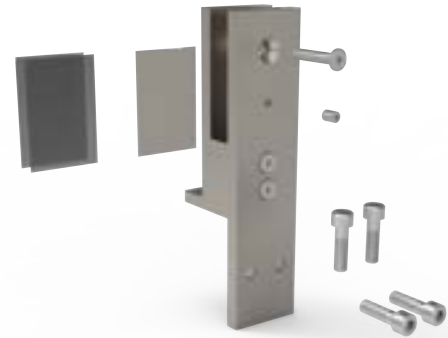

## **R-2015-2**

Glass Holder 60 cm

RAILTECH

aluminium railing systems

**R-2015-3**

Glass Holder 15 cm

**R-2015-4**

Glass Holder 15 cm