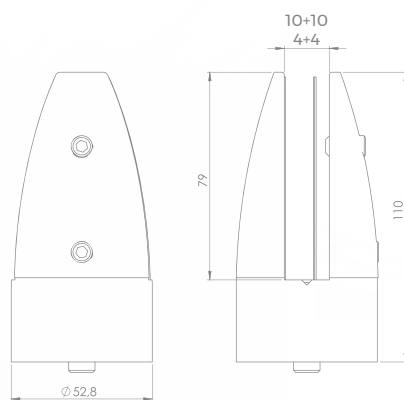

## **R-3315-6**

Glass Holder 110x60 mm

RAILTECH

aluminium railing systems

**R-3315-7**

Glass Holder 130x55 mm

**R-3315-8**

Glass Holder 110x60 mm