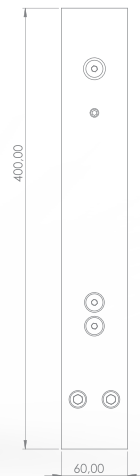

## **R-2020-2**

Glass Holder 20 cm

## **R-2020-3**

Glass Holder 20 cm

**RAILTECH**

aluminium railing systems

**R-2030-1**

Glass Holder 30 cm

**R-2030-2**

Glass Holder 30 cm