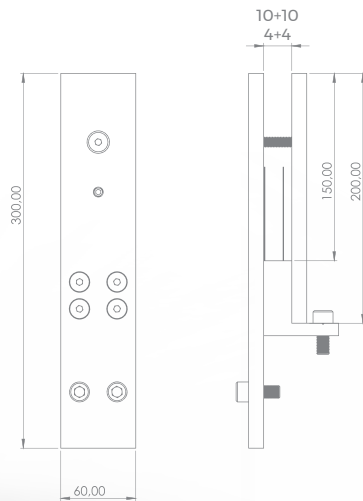

**R-2030-3**

Glass Holder 30 cm

[www.railtechaluminium.com](http://www.railtechaluminium.com)

RAILTECH

aluminium railing systems

**R-3020-1**

Glass Holder 20 cm

**R-3020-2**

Glass Holder 20 cm

**R-3020-3**

Glass Holder 20 cm

GLASS  
**HOLDER**  
SERIES

**SPECIAL**  
PRODUCT

**R-3130-1**

Glass Holder 30 cm

**R-3120-1**