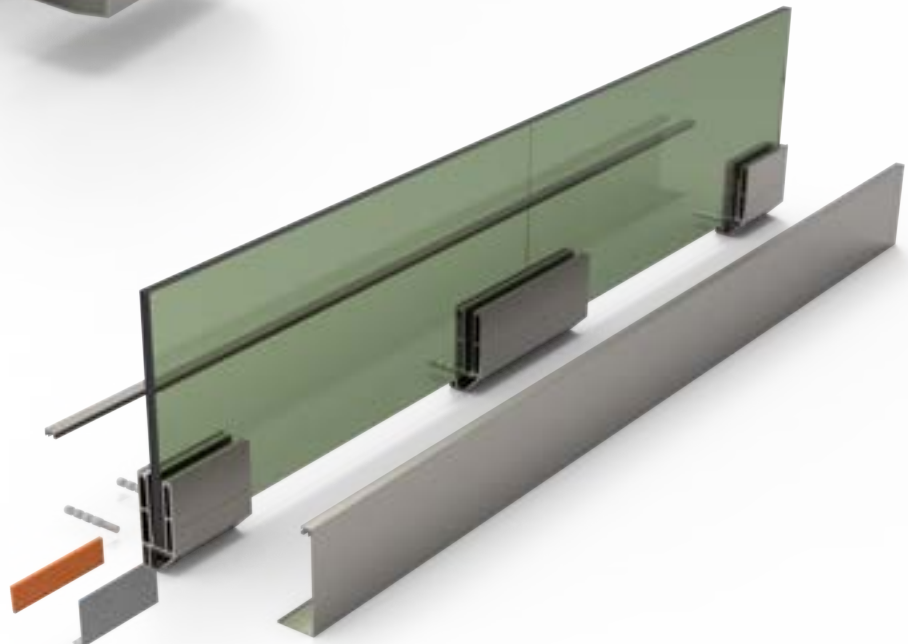

RAILTECH
aluminium railing systems

GLASS BASES

R-70