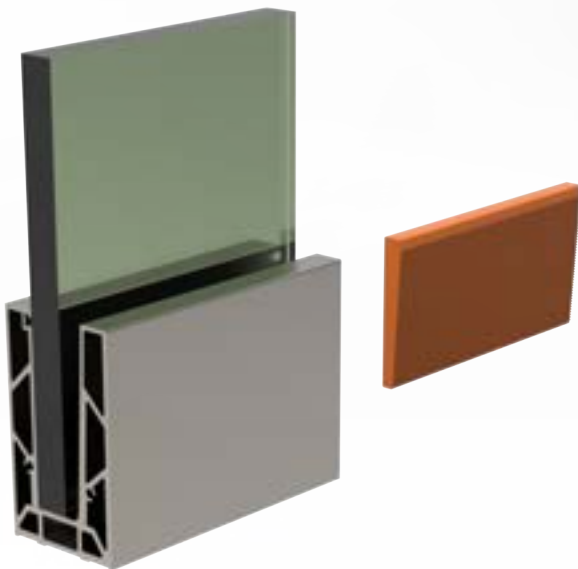

RAILTECH
aluminium railing systems

GLASS BASES
R-40