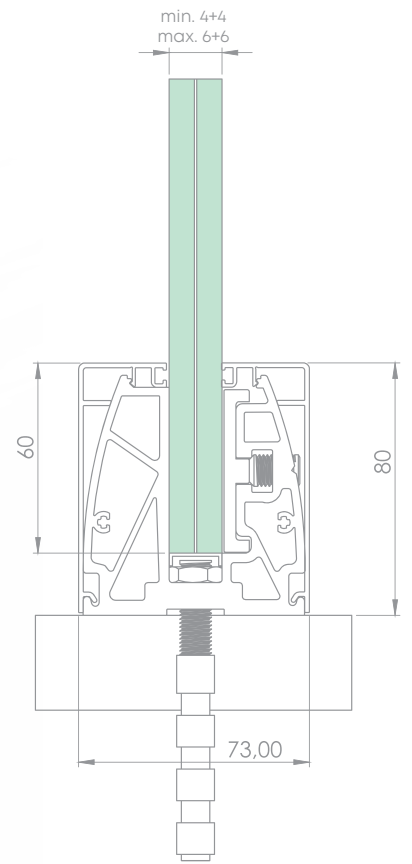

R-1000-06
Inox Bolt M8x25