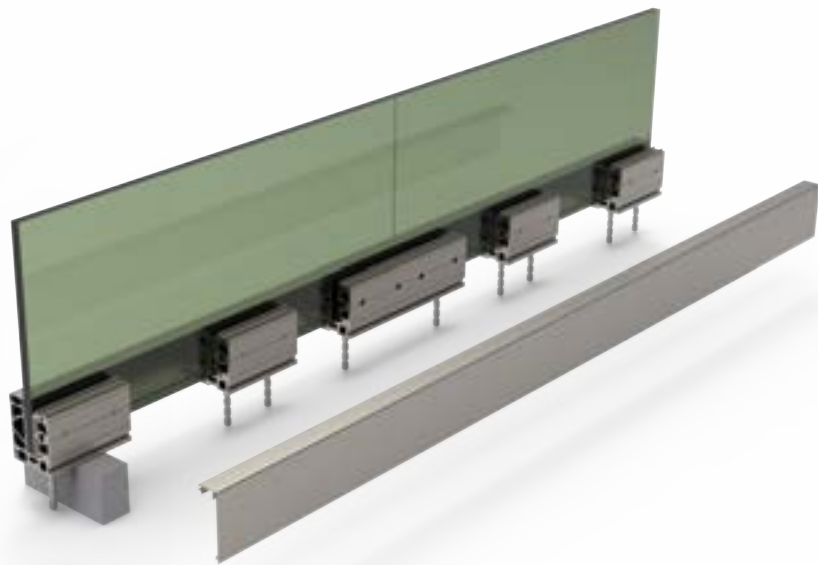

# GLASS ***BASES*** SERIES

[www.railtechaluminium.com](http://www.railtechaluminium.com)

RAILTECH  
aluminium railing systems

GLASS BASES

**R-10**

**R-1000-01**  
Glass Base Set 15 cm

**R-1000-02**  
Glass Base Set 30 cm