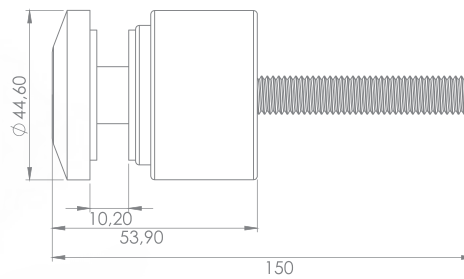

R-7000-7

Glass Spider Ø45