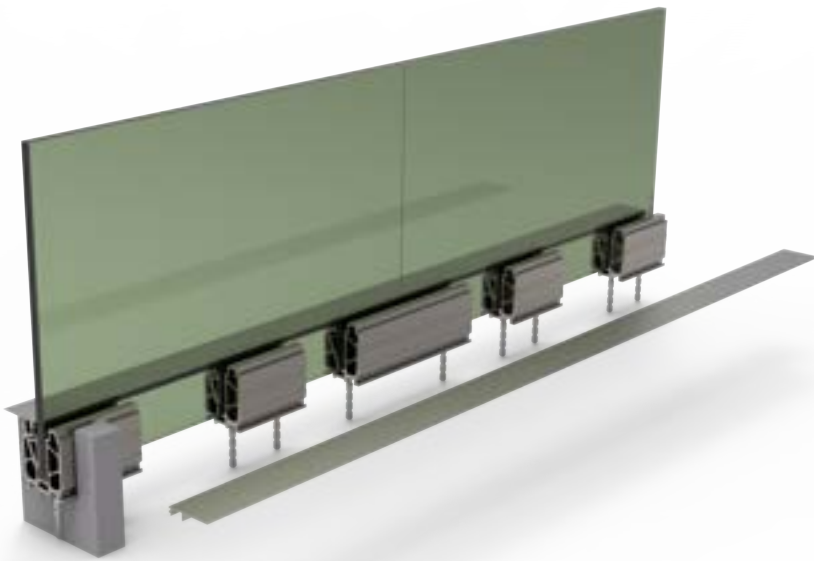

R-1000-06
Inox Bolt M8x25

R-3000-06
Corner Profile 90°

R-3000-07
Corner Profile 90°

R-3000-08
Corner Profile 45°

R-3000-09
Corner Profile 45°