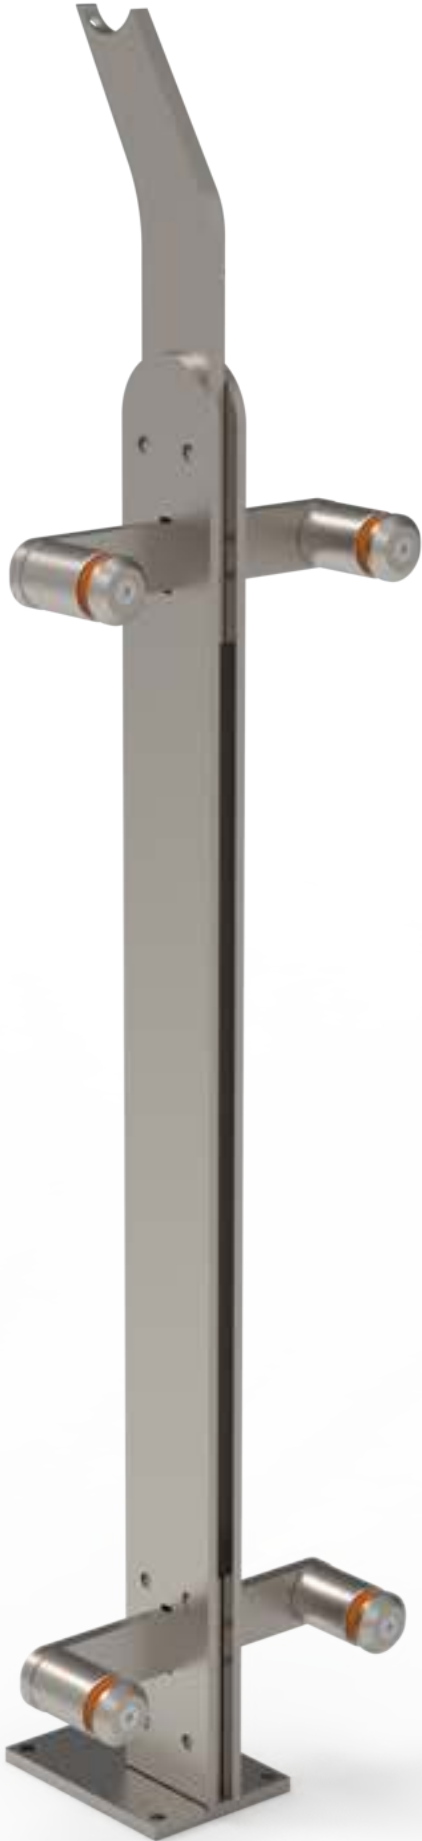

GLASS
PILLAR
SERIES