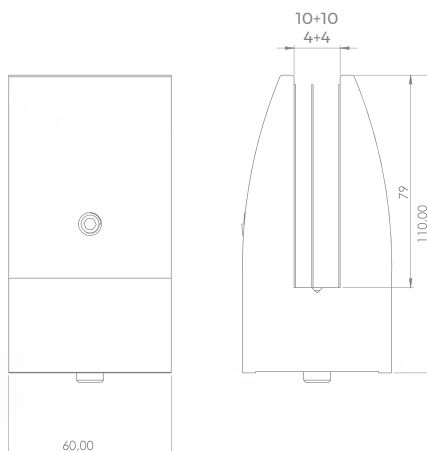

R-3315-5

Glass Holder 100x60 mm

R-3315-6

Glass Holder 110x60 mm