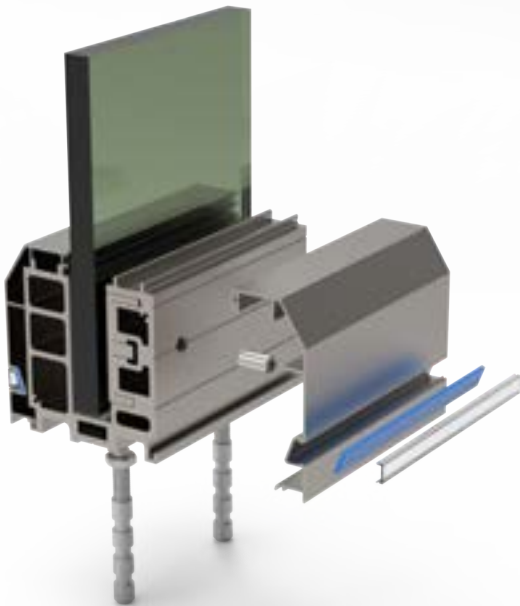

**R-8000-07**  
Corner Profile 90°

**R-8000-08**  
Corner Profile 45°

**R-8000-09**  
Corner Profile 45°

RAILTECH  
aluminium railing systems

GLASS BASES  
**R-90**

**R-9000-01**  
Glass Base Set 15 cm

**R-9000-02**  
Glass Base Set 30 cm