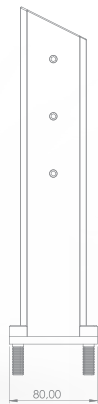

RAILTECH

aluminium railing systems

R-1030-1

Glass Holder 30 cm

R-1030-2

Glass Holder 30 cm

R-1030-3

Glass Holder 30 cm