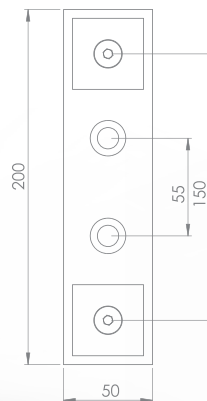

R-4000-1

Glass Holder 40 cm

R-4000-2

Glass Holder 40 cm