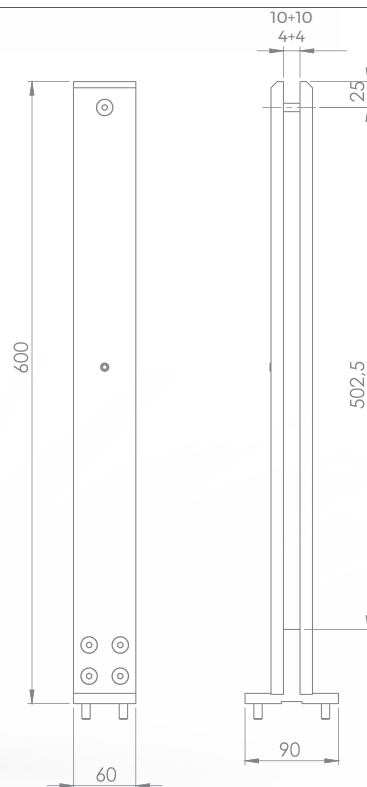

## **R-5000-2**

Glass Holder Up

**R-5000-3**  
Glass Holder Up

RAILTECH

aluminium railing systems

**R-5000-4**

Glass Holder 40 cm

**R-5000-5**