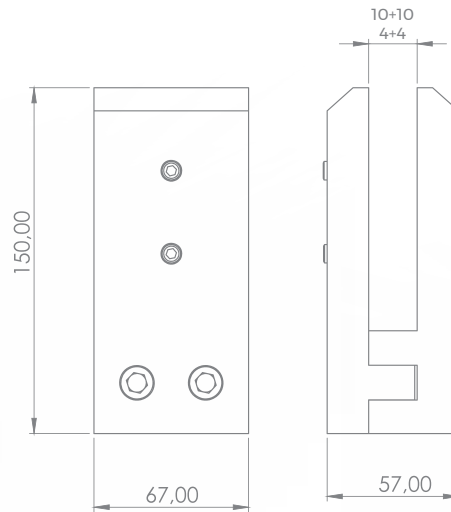

GLASS **HOLDER** SERIES