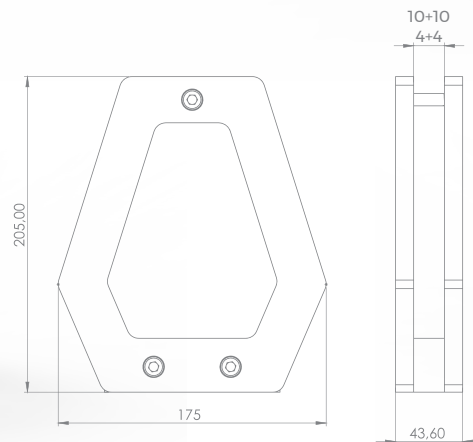

RAILTECH

aluminium railing systems

GLASS **HOLDER** SERIES