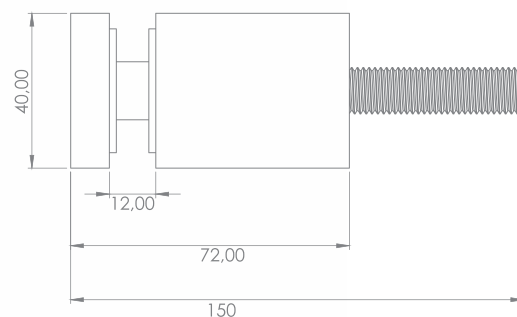

# GLASS **SPIDER** SERIES

**R-7000-4**  
Glass Spider Ø40

**R-7000-5**  
Glass Spider Ø40

**R-7000-6**  
Glass Spider Square 40x40 mm

RAILTECH

aluminium railing systems