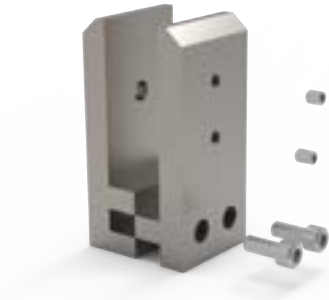

GLASS **HOLDER** SERIES