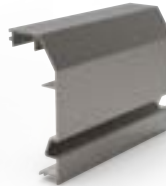

**R-8000-07**  
Corner Profile 90°

**R-8000-08**  
Corner Profile 45°

**R-8000-09**  
Corner Profile 45°

RAILTECH  
aluminium railing systems

GLASS BASES  
**R-90**

**R-9000-01**  
Glass Base Set 15 cm

**R-9000-02**  
Glass Base Set 30 cm