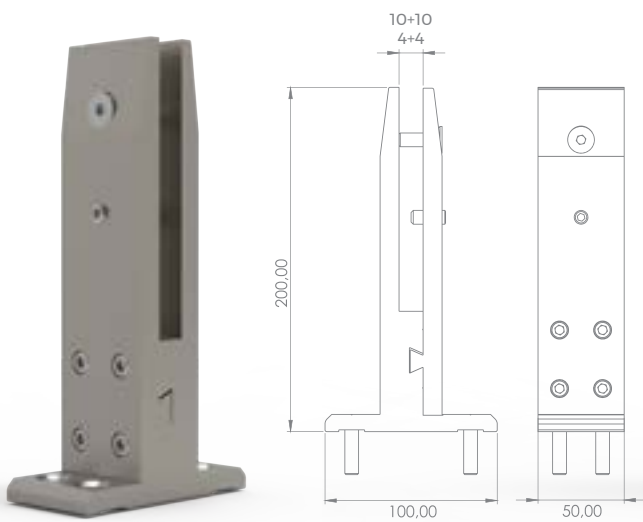

GLASS **HOLDER** SERIES

R-2015-1

Glass Holder 50 cm