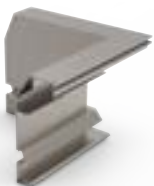

R-9000-08
Corner Profile 90°