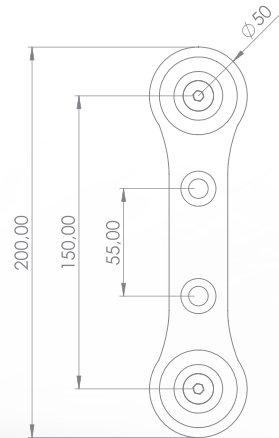

**R-3315-9**

Glass Holder 110x53 mm

[www.railtechaluminium.com](http://www.railtechaluminium.com)

RAILTECH

aluminium railing systems

### R-4000-1

Glass Holder 40 cm