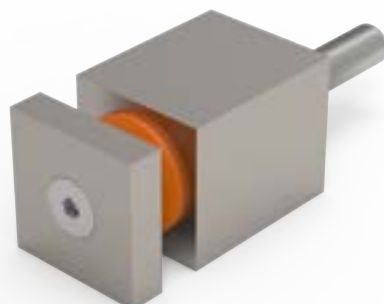

R-7000-6
Glass Spider Square 40x40 mm