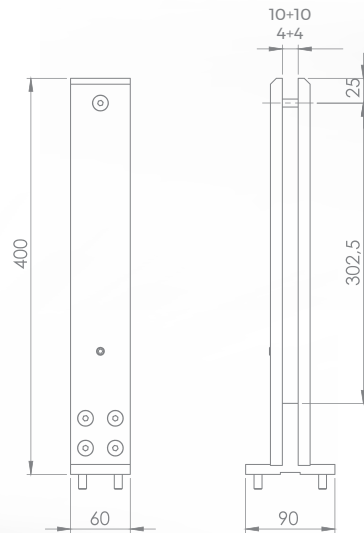

## **R-5000-2**

Glass Holder Up

**R-5000-3**  
Glass Holder Up

RAILTECH

aluminium railing systems

**R-5000-4**

Glass Holder 40 cm

**R-5000-5**