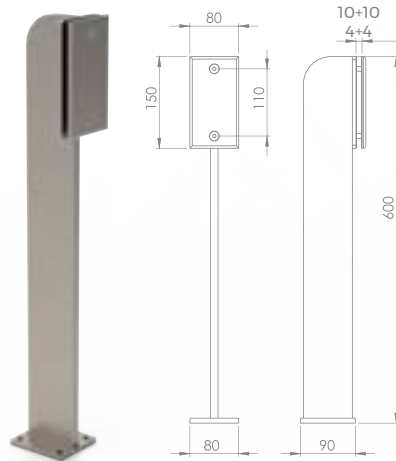

R-5000-7

Glass Holder 60 cm