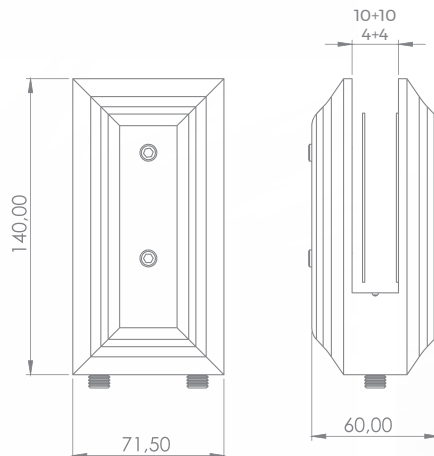

R-3215-2

Glass Holder 140x72 mm

R-3215-3

Glass Holder 140x72 mm