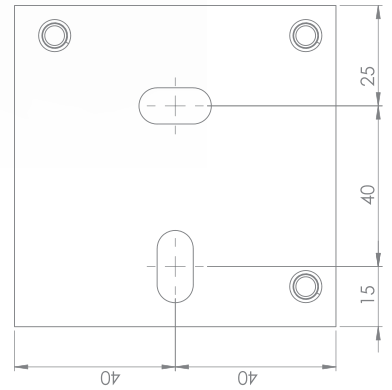

GLASS **HOLDER** SERIES

R-4000-3
Glass Holder Square

R-4000-4
Screw

R-4000-5
Anchor