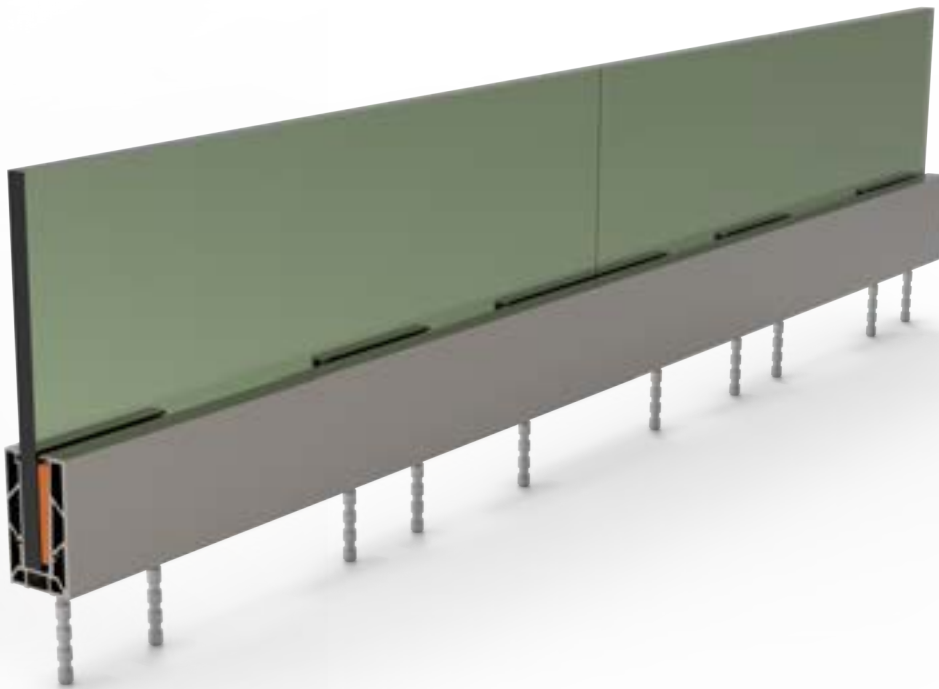

**R-3000-09**  
Corner Profile 45°

RAILTECH  
aluminium railing systems

GLASS BASES  
**R-40**

**R-4000-01**  
Glass Base Set 15 cm

**R-4000-02**  
Glass Base Set 30 cm

**R-4000-05**  
Plastic Compression Set