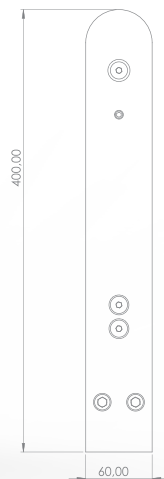

## **R-2020-2**

Glass Holder 20 cm

## **R-2020-3**

Glass Holder 20 cm

**RAILTECH**

aluminium railing systems

**R-2030-1**

Glass Holder 30 cm

**R-2030-2**

Glass Holder 30 cm