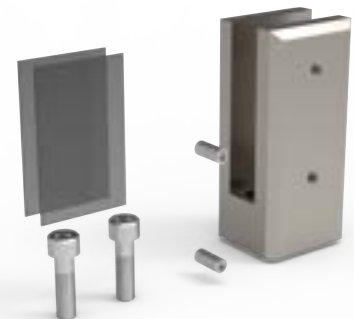

R-3215-4

Glass Holder 130x65 mm