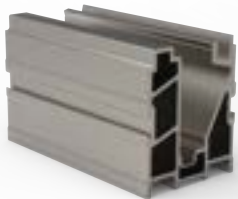

R-6000-01
Glass Base Set 15 cm