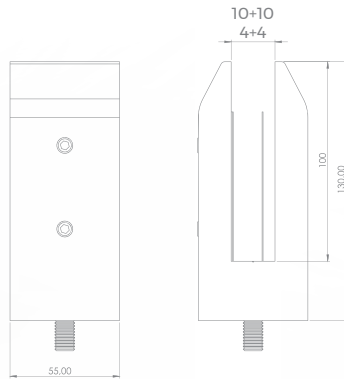

RAILTECH

aluminium railing systems