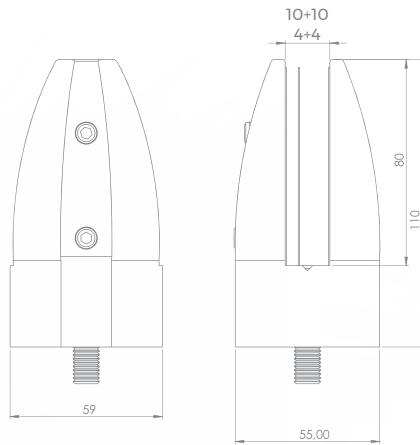

## **R-3315-6**

Glass Holder 110x60 mm

RAILTECH

aluminium railing systems

**R-3315-7**

Glass Holder 130x55 mm

**R-3315-8**

Glass Holder 110x60 mm