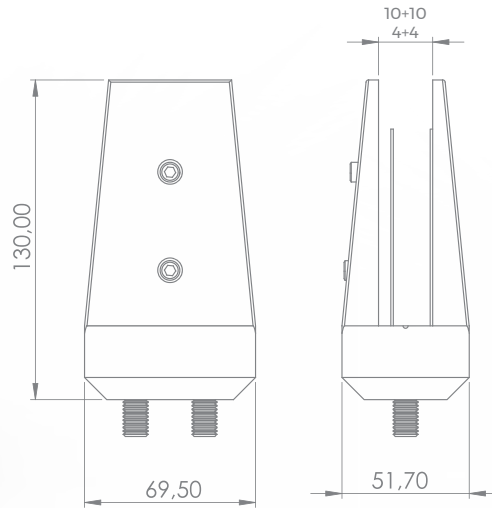

RAILTECH

aluminium railing systems