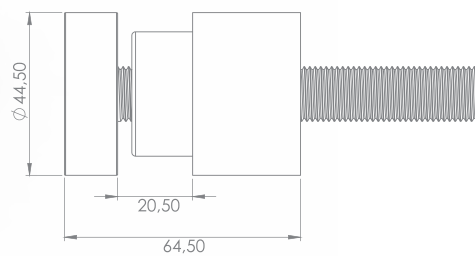

R-7000-8

Glass Spider Ø45

R-7000-9

Glass Spider Ø45